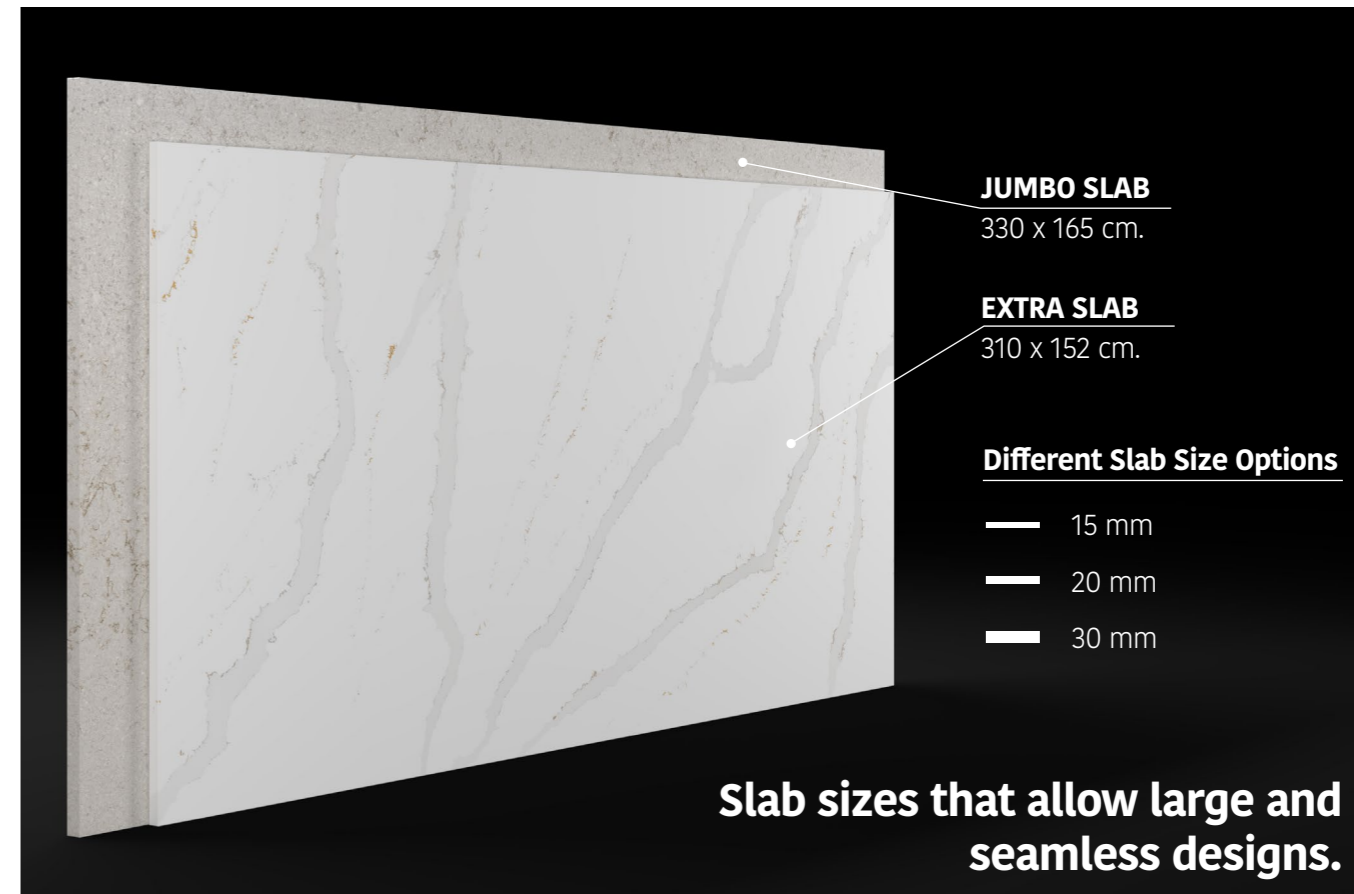

An exclusive concept that integrates with nature...

6149 SOAPSTONE ETNA
Polished/Seta

SETA (MATTE)

POLISHED

Choose your style with Polished and Seta (Matte) surface options.

JUMBO SLAB
330 x 165 cm.

EXTRA SLAB
310 x 152 cm.

Different Slab Size Options

- 15 mm
- 20 mm
- 30 mm

Slab sizes that allow large and seamless designs.

Correct Edge Profile Application

The workmanship and application of front edge profiles on countertops and benches are carried out by authorized workshops. The types of edge profiles applied may vary depending on the workshop's machine and equipment park. Therefore, it is recommended to discuss and reach an agreement with the workshop that will perform the application beforehand.