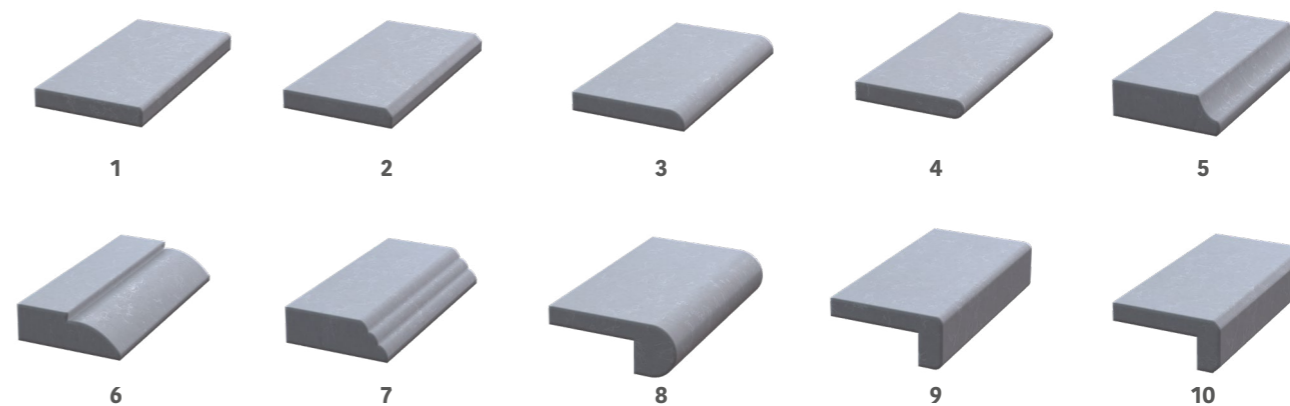

An exclusive concept that integrates with nature...

6149 SOAPSTONE ETNA
Polished/Seta

SETA (MATTE)

POLISHED

Choose your style with Polished and Seta (Matte) surface options.

JUMBO SLAB
330 x 165 cm.

EXTRA SLAB
310 x 152 cm.

Different Slab Size Options

- 15 mm
- 20 mm
- 30 mm

Slab sizes that allow large and seamless designs.

Correct Edge Profile Application

The workmanship and application of front edge profiles on countertops and benches are carried out by authorized workshops. The types of edge profiles applied may vary depending on the workshop's machine and equipment park. Therefore, it is recommended to discuss and reach an agreement with the workshop that will perform the application beforehand.